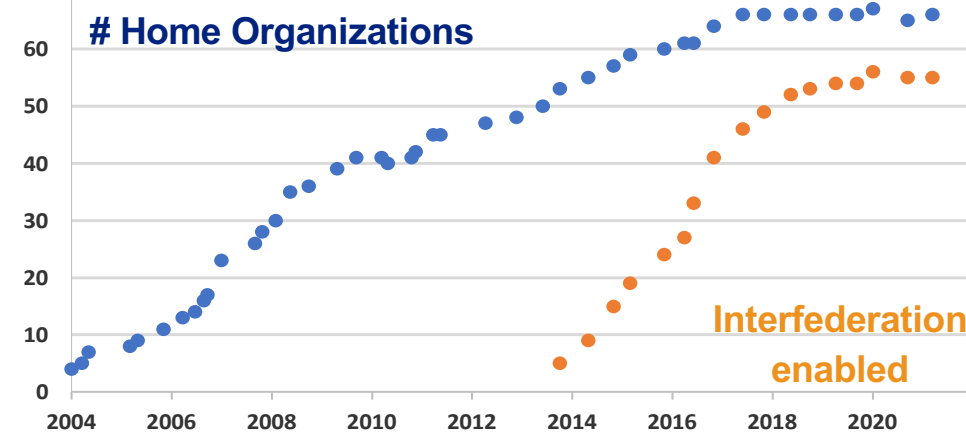

SWITCH edu-ID from concept to community adoption

SWITCH

Christoph Graf

christoph.graf@switch.ch

30 Nov 2021, P-5 Outcomes

SWITCH Identity Federation Spring 2021

The life-long learner's journey

The life-long learner's journey

Swiss edu-ID project roadmap 2014-2021

Development

Deployment / Adoption

P5 Project Swiss edu-ID Wrap-Up

22/36 swissuniversity members fully integrated SWITCH edu-ID:

- 0/2 ETHZ & EPFL
- 8/10 cantonal universities
- 6/11 (Nov 21: 7.5/11) universities of applied sciences
- 8/13 universities of teacher education