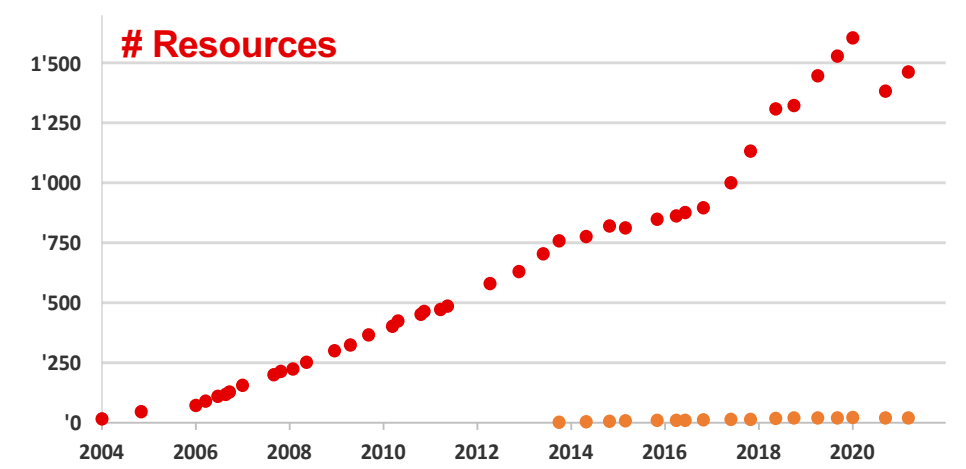

SWITCH edu-ID from concept to community adoption

SWITCH

Christoph Graf

christoph.graf@switch.ch

30 Nov 2021, P-5 Outcomes

SWITCH Identity Federation Spring 2021

The life-long learner's journey

The life-long learner's journey

Swiss edu-ID project roadmap 2014-2021

Development

Deployment / Adoption

P5 Project Swiss edu-ID Wrap-Up

22/36 swissuniversity members fully integrated SWITCH edu-ID:

- 0/2 ETHZ & EPFL
- 8/10 cantonal universities
- 6/11 (Nov 21: 7.5/11) universities of applied sciences
- 8/13 universities of teacher education