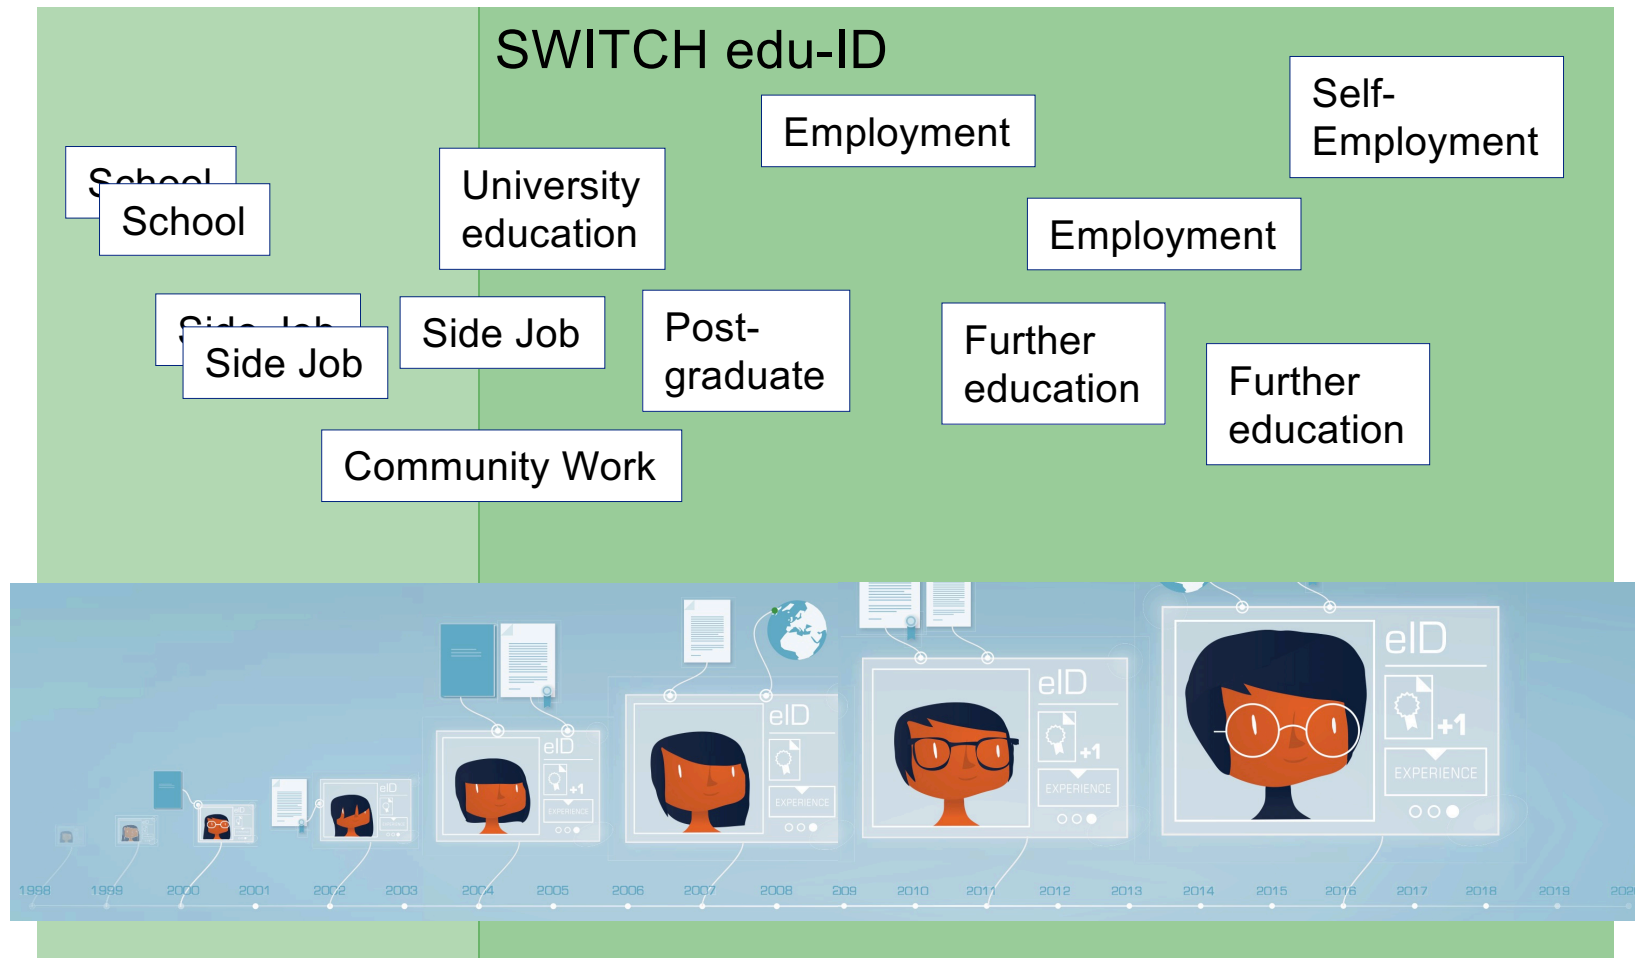

SWITCH edu-ID from concept to community adoption

SWITCH

Christoph Graf

christoph.graf@switch.ch

30 Nov 2021, P-5 Outcomes

SWITCH Identity Federation Spring 2021

The life-long learner's journey

The life-long learner's journey

Swiss edu-ID project roadmap 2014-2021

Development

Deployment / Adoption

P5 Project Swiss edu-ID Wrap-Up

22/36 swissuniversity members fully integrated SWITCH edu-ID:

- 0/2 ETHZ & EPFL
- 8/10 cantonal universities
- 6/11 (Nov 21: 7.5/11) universities of applied sciences
- 8/13 universities of teacher education

High-level achievements:

- Project collaboration on core processes with 38 community organisations
- SWITCH edu-ID established as standard for identity management in our community
- SWITCH edu-ID established as standard for lifelong-learning identities with inclusion of libraries and established collaboration with Educa
- SWITCH became a “big player” in the domain of identity management in Switzerland (500'000+ managed identities)