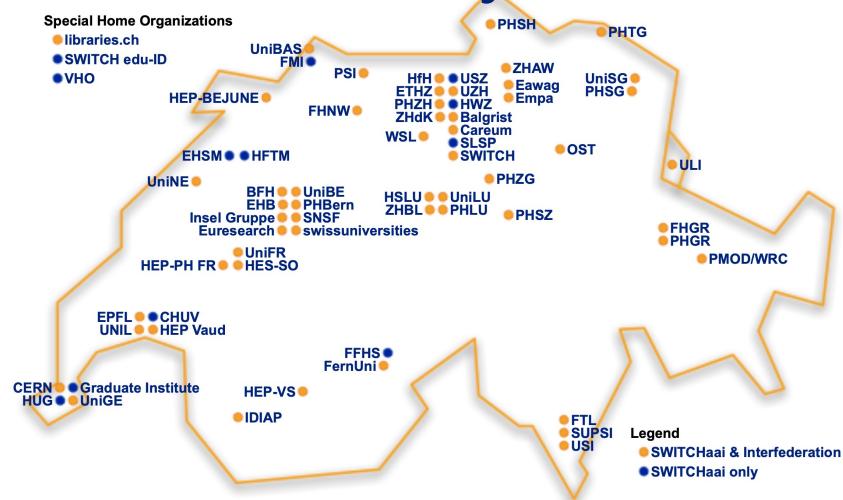

SWITCH edu-ID from concept to community adoption

SWITCH

Christoph Graf

christoph.graf@switch.ch

30 Nov 2021, P-5 Outcomes

SWITCH Identity Federation Spring 2021

The life-long learner's journey

The life-long learner's journey

Swiss edu-ID project roadmap 2014-2021

Development

Deployment / Adoption

P5 Project Swiss edu-ID Wrap-Up

22/36 swissuniversity members fully integrated SWITCH edu-ID:

- 0/2 ETHZ & EPFL
- 8/10 cantonal universities
- 6/11 (Nov 21: 7.5/11) universities of applied sciences
- 8/13 universities of teacher education

High-level achievements:

- Project collaboration on core processes with 38 community organisations
- SWITCH edu-ID established as standard for identity management in our community
- SWITCH edu-ID established as standard for lifelong-learning identities with inclusion of libraries and established collaboration with Educa
- SWITCH became a “big player” in the domain of identity management in Switzerland (500'000+ managed identities)

SWITCH edu-ID adoption November 2021

HES/FH

- BFH
- FHGR
- FHNW
- HES-SO
- HfH
- HSLU
- Kalaidos
- OST
- SUPSI (FFHS)
- ZHAW
- ZFH (ZHdK)

HEP/PH

- HEP-BEJUNE
- HEP-FR
- HEP-VD
- HEP-VS
- PHBern
- PHGR
- PHLU
- PHSG
- PHSH
- PHSZ
- PHTG
- PHZG
- PHZH