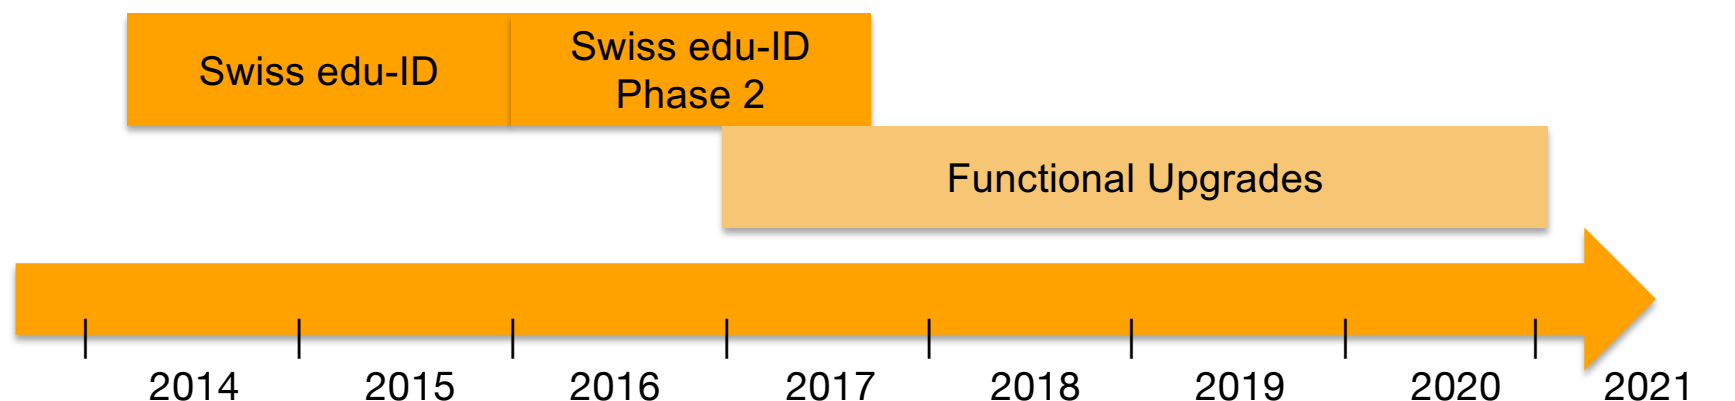

SWITCH edu-ID from concept to community adoption

SWITCH

Christoph Graf

christoph.graf@switch.ch

30 Nov 2021, P-5 Outcomes

SWITCH Identity Federation Spring 2021

The life-long learner's journey

The life-long learner's journey

Swiss edu-ID project roadmap 2014-2021

Development

Deployment / Adoption

P5 Project Swiss edu-ID Wrap-Up

22/36 swissuniversity members fully integrated SWITCH edu-ID:

- 0/2 ETHZ & EPFL
- 8/10 cantonal universities
- 6/11 (Nov 21: 7.5/11) universities of applied sciences
- 8/13 universities of teacher education