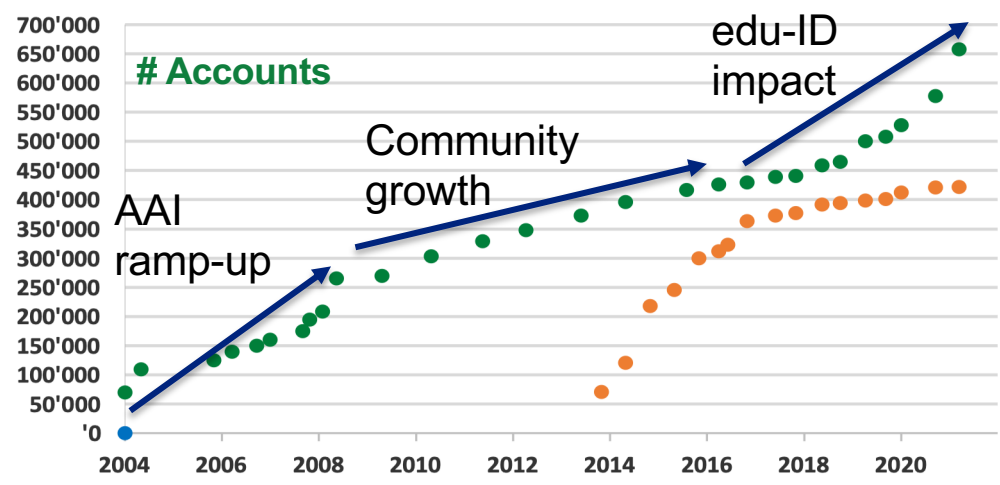

SWITCH edu-ID from concept to community adoption

SWITCH

Christoph Graf

christoph.graf@switch.ch

30 Nov 2021, P-5 Outcomes

SWITCH Identity Federation Spring 2021

The life-long learner's journey

The life-long learner's journey

Swiss edu-ID project roadmap 2014-2021

Development

Deployment / Adoption

P5 Project Swiss edu-ID Wrap-Up

22/36 swissuniversity members fully integrated SWITCH edu-ID:

- 0/2 ETHZ & EPFL
- 8/10 cantonal universities
- 6/11 (Nov 21: 7.5/11) universities of applied sciences
- 8/13 universities of teacher education