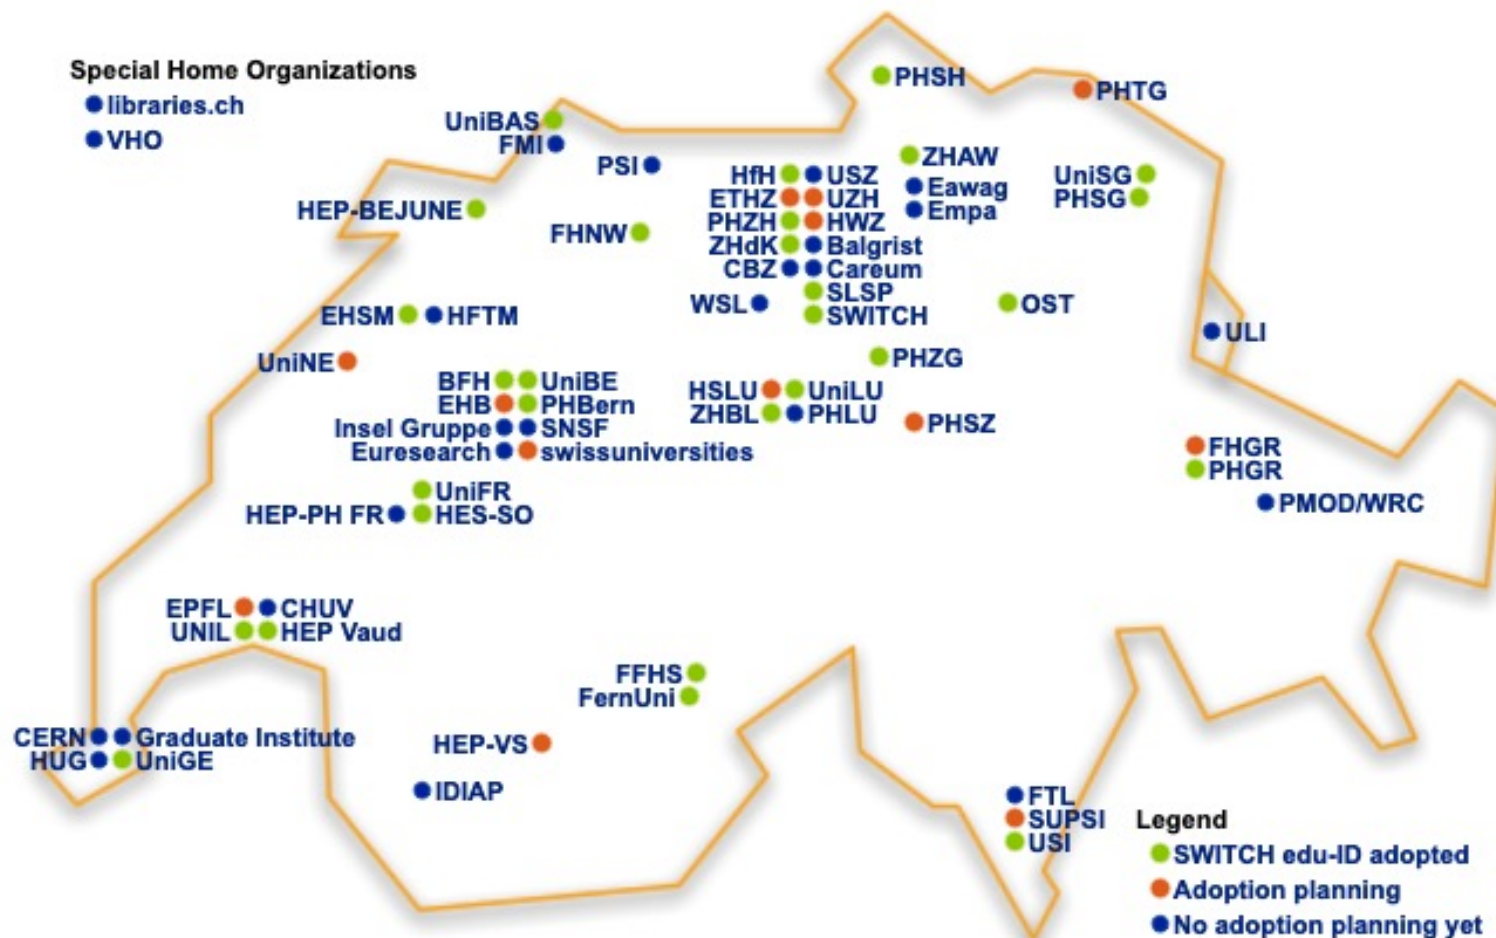

Swiss edu-ID project roadmap 2014-2021

Development

Deployment / Adoption

P5 Project Swiss edu-ID Wrap-Up

22/36 swissuniversity members fully integrated SWITCH edu-ID:

- 0/2 ETHZ & EPFL
- 8/10 cantonal universities
- 6/11 (Nov 21: 7.5/11) universities of applied sciences
- 8/13 universities of teacher education

High-level achievements:

- Project collaboration on core processes with 38 community organisations
- SWITCH edu-ID established as standard for identity management in our community
- SWITCH edu-ID established as standard for lifelong-learning identities with inclusion of libraries and established collaboration with Educa
- SWITCH became a “big player” in the domain of identity management in Switzerland (500'000+ managed identities)

SWITCH edu-ID adoption November 2021

HES/FH

- BFH
- FHGR
- FHNW
- HES-SO
- HfH
- HSLU
- Kalaidos
- OST
- SUPSI (FFHS)
- ZHAW
- ZFH (ZHdK)

HEP/PH

- HEP-BEJUNE
- HEP-FR
- HEP-VD
- HEP-VS
- PHBern
- PHGR
- PHLU
- PHSG
- PHSH
- PHSZ
- PHTG
- PHZG
- PHZH

EPF/ETH

- EPFL
 - ETHZ
- ## Uni
- UniBas
 - UniBE
 - UniFR
 - UniGE
 - UniL
 - UniLU
 - UniNE
 - UniSG
 - USI
 - UZH

SWITCH

Working for a better digital world