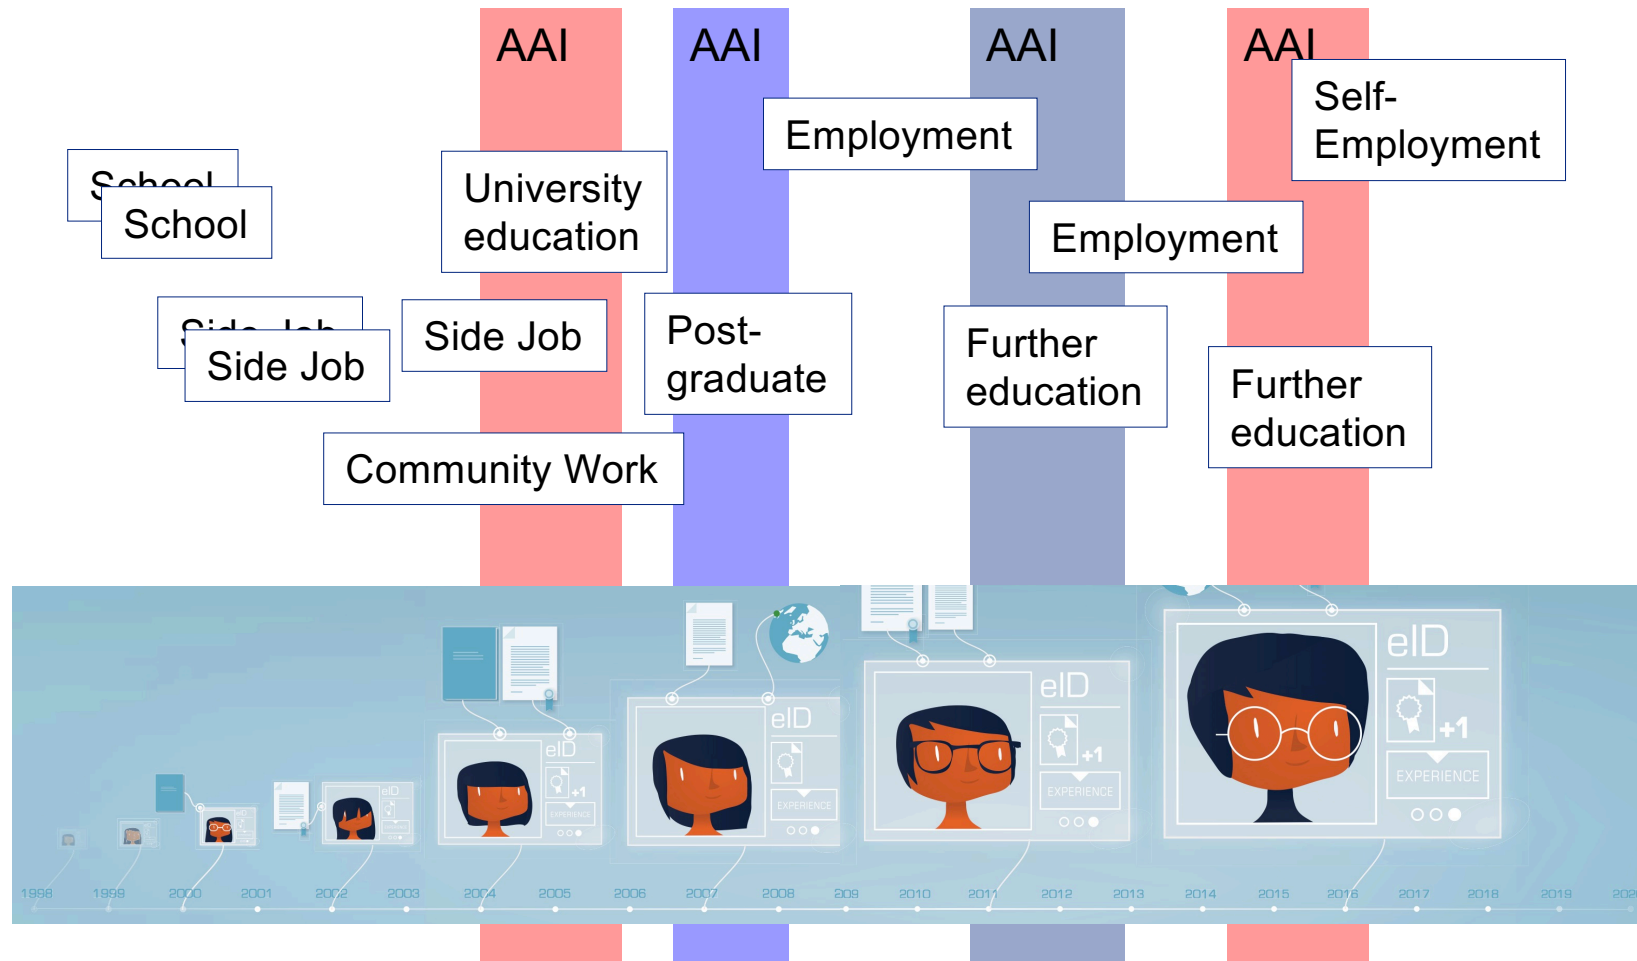

SWITCH edu-ID from concept to community adoption

SWITCH

Christoph Graf

christoph.graf@switch.ch

30 Nov 2021, P-5 Outcomes

SWITCH Identity Federation Spring 2021

The life-long learner's journey

The life-long learner's journey

Swiss edu-ID project roadmap 2014-2021

Development

Deployment / Adoption

P5 Project Swiss edu-ID Wrap-Up

22/36 swissuniversity members fully integrated SWITCH edu-ID:

- 0/2 ETHZ & EPFL
- 8/10 cantonal universities
- 6/11 (Nov 21: 7.5/11) universities of applied sciences
- 8/13 universities of teacher education

High-level achievements:

- Project collaboration on core processes with 38 community organisations
- SWITCH edu-ID established as standard for identity management in our community
- SWITCH edu-ID established as standard for lifelong-learning identities with inclusion of libraries and established collaboration with Educa
- SWITCH became a “big player” in the domain of identity management in Switzerland (500'000+ managed identities)