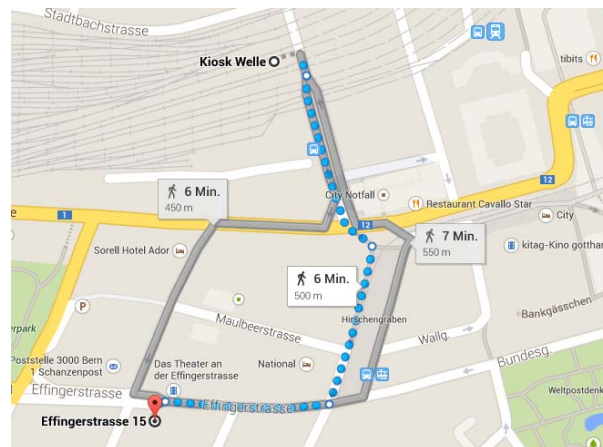

## swissuniversities

Effingerstrasse 15, P.O. Box

3000 Bern 1

[www.swissuniversities.ch](http://www.swissuniversities.ch)

## General plan of location

By train:

From the train track take the escalator upstairs to the „Welle“. Then walk down the main street southwards along the Hirschengraben.

Walking distance: 500 meters / about 6 minutes

By car:

There are parking spaces available in the underground parking garage „Parking City West“ (<http://www.parking-bern.ch>) across from the General Secretariat.

Entrance General Secretariat

Entrance meeting rooms